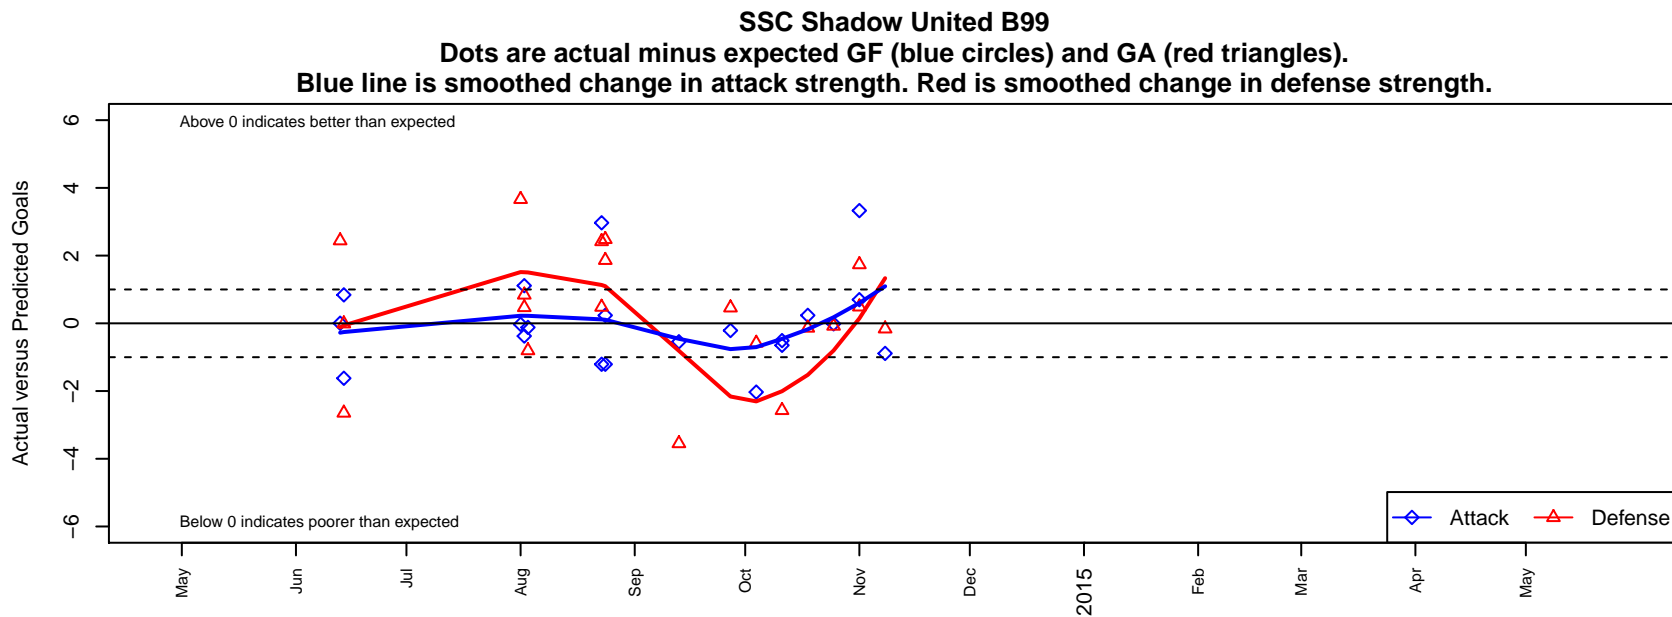

**attack and defense variance (black dot)
relative to other teams
and top 10 in region**

**attack and defense rating
relative to others at age
and all opponents in last 13 months**

SSC Shadow United B99

Spokane SC Shadow
Spokane, WA
B99 total strength=1122
attack=6.57 defense=1.41
fall league = PSPL-Inland U16
notes= Denman 2012, 2013; Schumacher 2014

alt names used:
SSC Shadow United Schumacher
SSC SHADOW UNITED B99 (WA)

Venues played:
2013 Spr NWL U14 U14
2014 Olivia Chaffin BU15
2014 Les Schwab NW Cup HS Challenge U16
2014 River City Challenge U15 U15
2014 PSPL-Inland U16