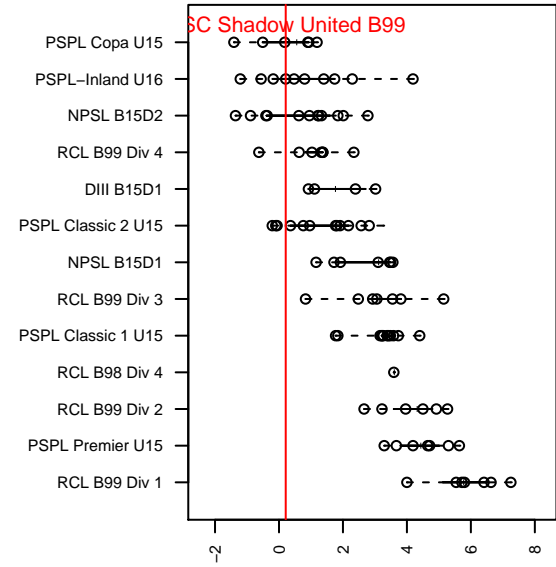

**attack and defense rating
relative to others at age
and all opponents in last 13 months**